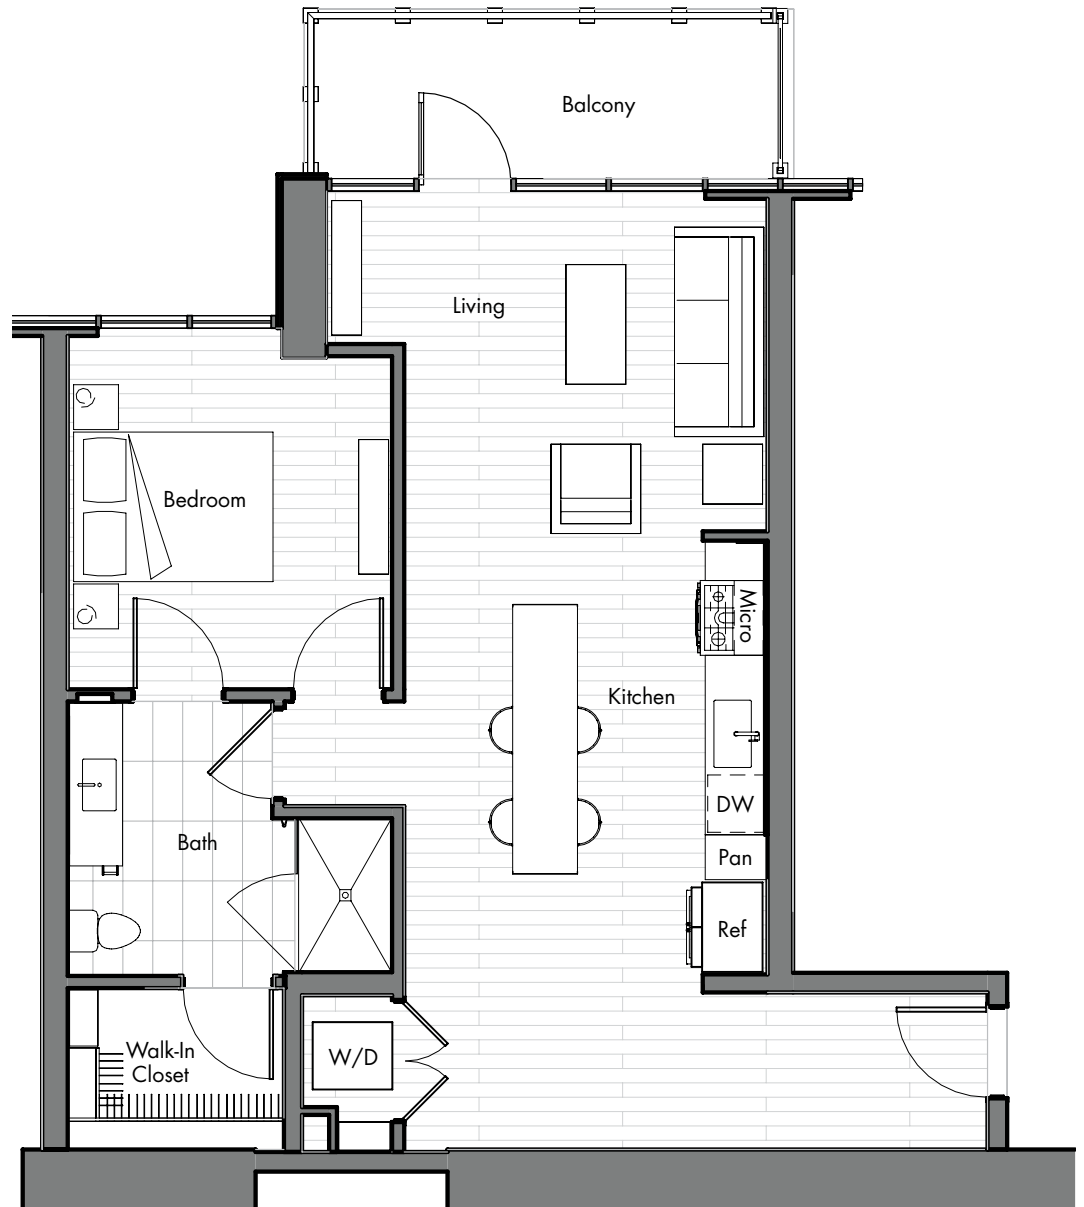

RESIDENCE

A2

1 Bedroom
1 Bath
~713 - 797 sq. ft.

SIMONE

The owner and management company for this property comply fully with the provisions of the equal housing opportunity laws and no-discrimination laws. Dimensions and square footage shown are approximate and pricing availability is subject to change.