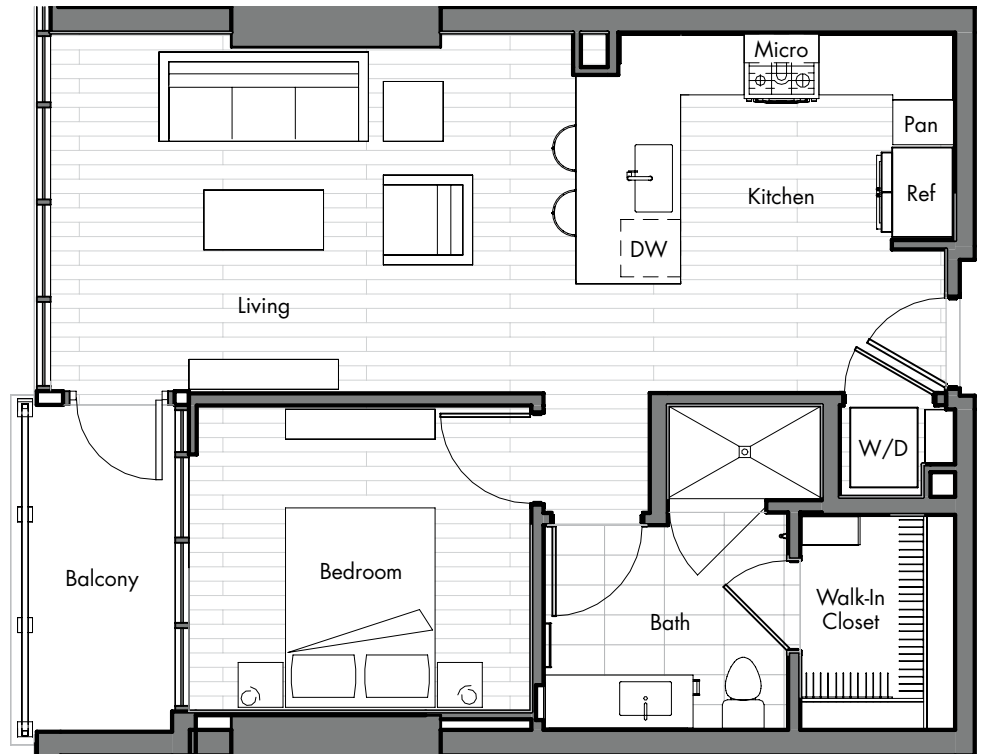

RESIDENCE

A3

1 Bedroom
1 Bath
~701 - 725 sq. ft.

SIMONE

The owner and management company for this property comply fully with the provisions of the equal housing opportunity laws and no-discrimination laws. Dimensions and square footage shown are approximate and pricing availability is subject to change.