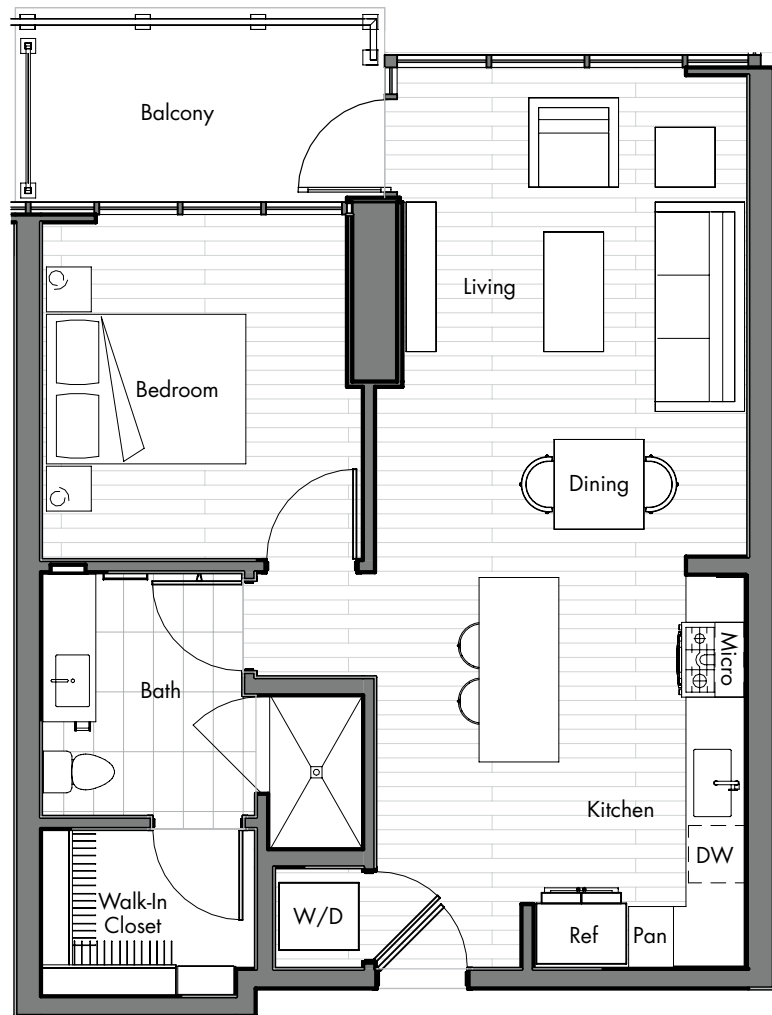

RESIDENCE

A4

1 Bedroom
1 Bath
~701 - 710 sq. ft.

SIMONE

The owner and management company for this property comply fully with the provisions of the equal housing opportunity laws and no-discrimination laws. Dimensions and square footage shown are approximate and pricing availability is subject to change.