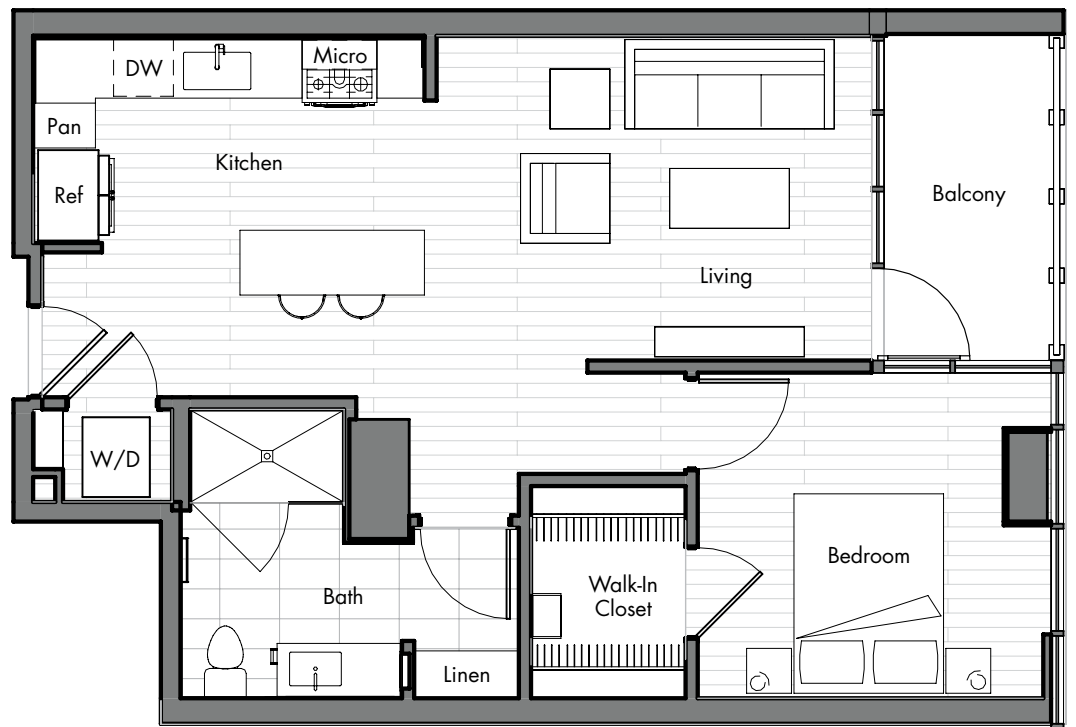

RESIDENCE

A5

1 Bedroom
1 Bath
~701 sq. ft.

SIMONE

The owner and management company for this property comply fully with the provisions of the equal housing opportunity laws and no-discrimination laws. Dimensions and square footage shown are approximate and pricing availability is subject to change.