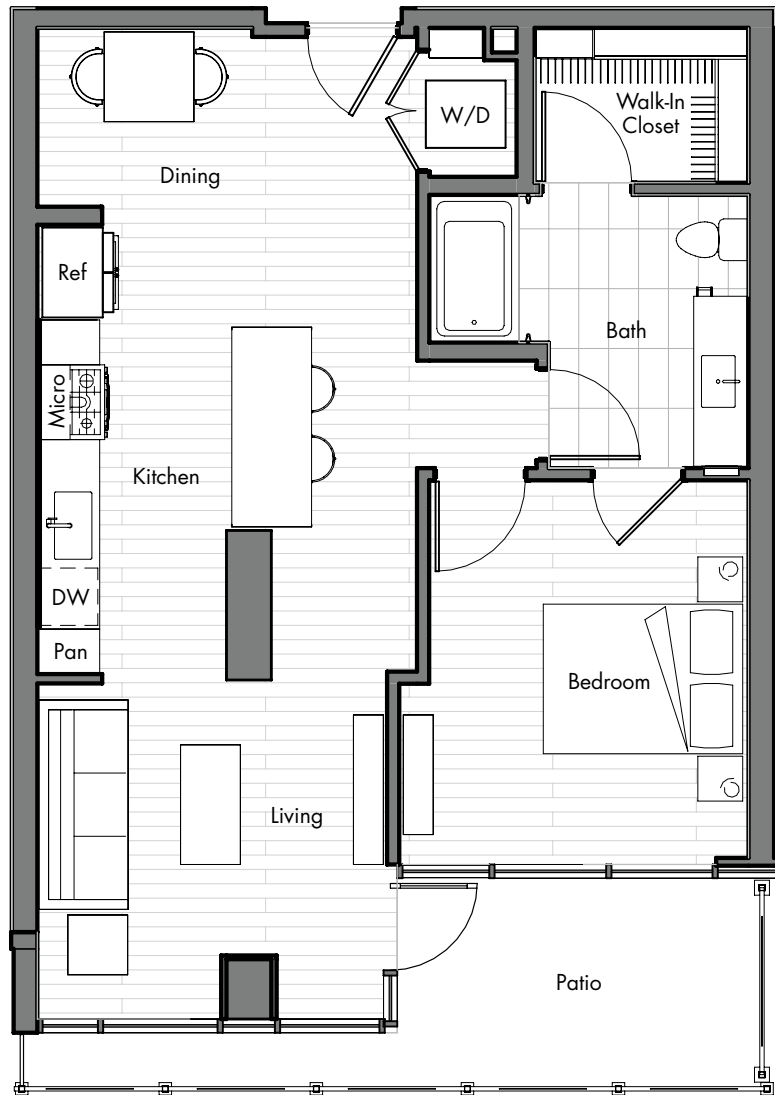

RESIDENCE

A6

1 Bedroom
1 Bath
~776 sq. ft.

SIMONE

The owner and management company for this property comply fully with the provisions of the equal housing opportunity laws and no-discrimination laws. Dimensions and square footage shown are approximate and pricing availability is subject to change.