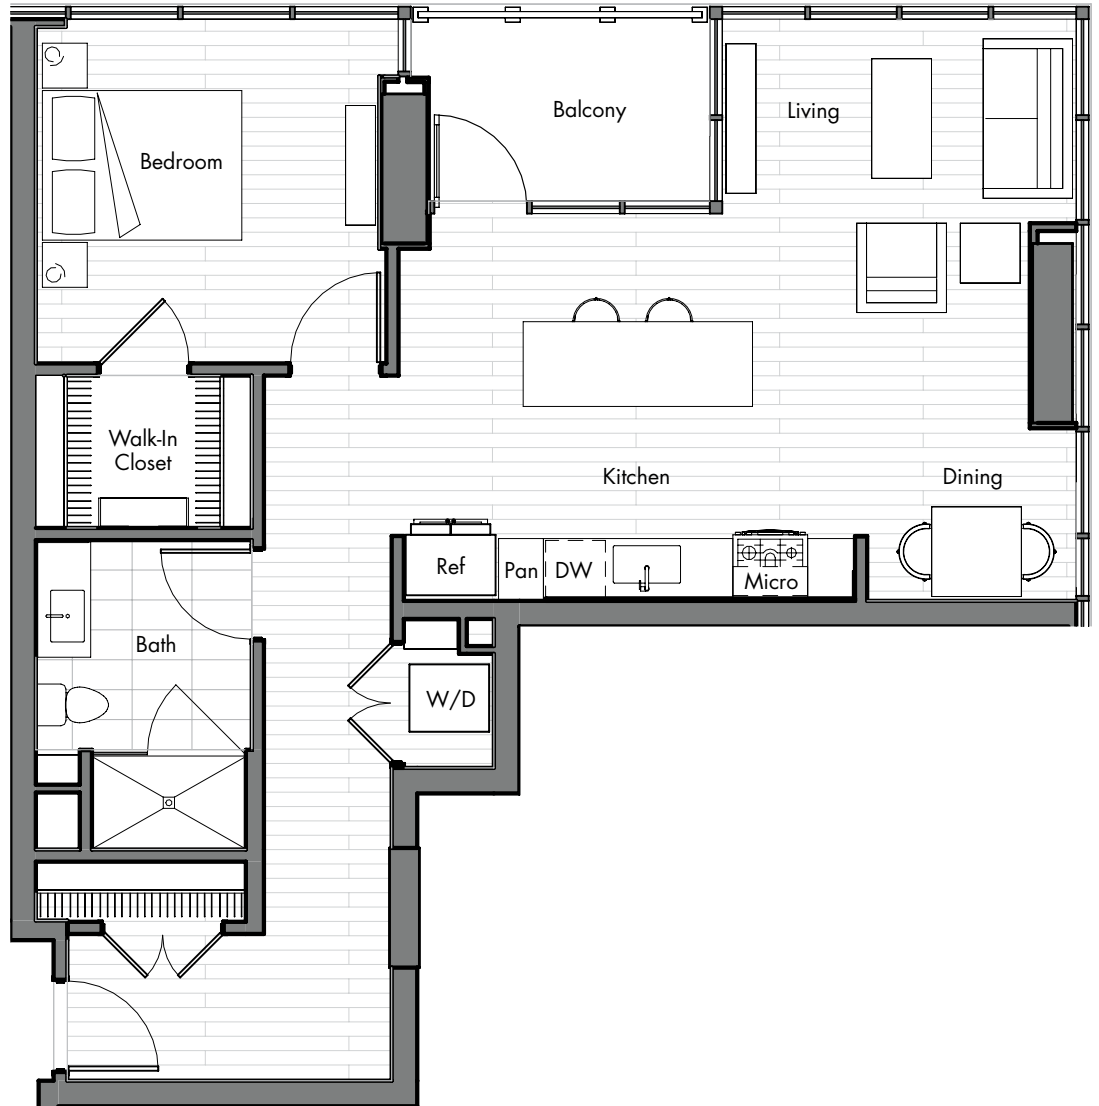

RESIDENCE

A7

1 Bedroom
1 Bath
~864 sq. ft.

SIMONE

The owner and management company for this property comply fully with the provisions of the equal housing opportunity laws and no-discrimination laws. Dimensions and square footage shown are approximate and pricing availability is subject to change.