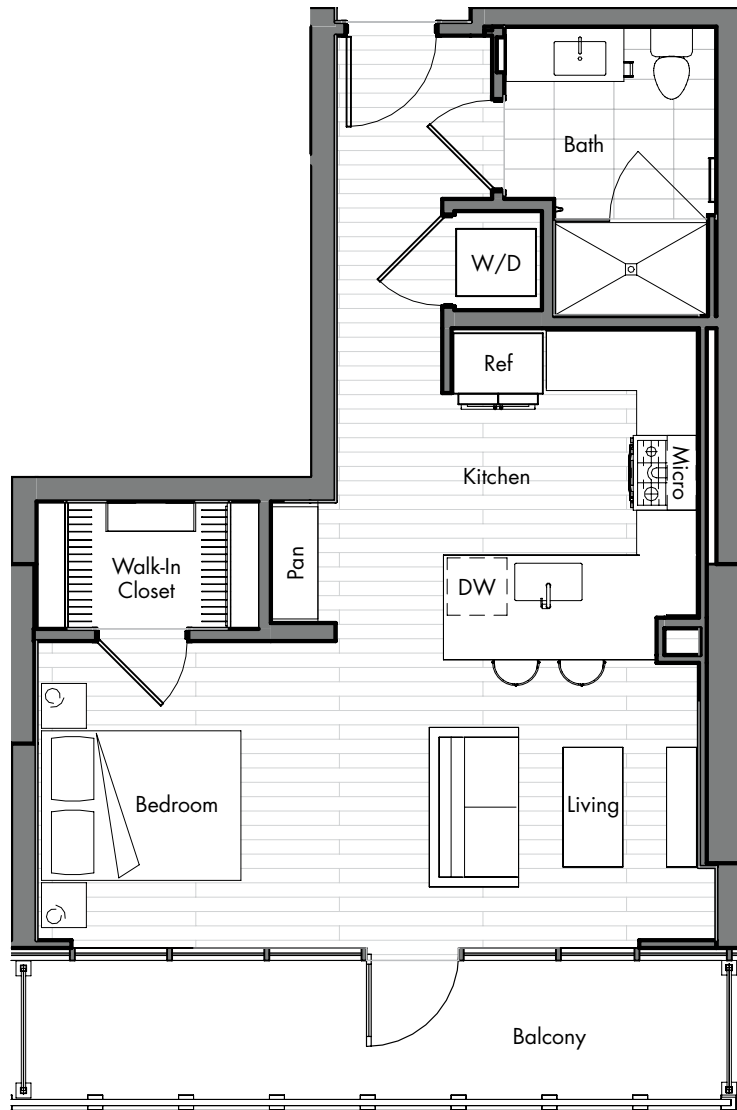

RESIDENCE

S1

Studio
1 Bath
~554 - 586 sq. ft.

SIMONE

The owner and management company for this property comply fully with the provisions of the equal housing opportunity laws and no-discrimination laws. Dimensions and square footage shown are approximate and pricing availability is subject to change.