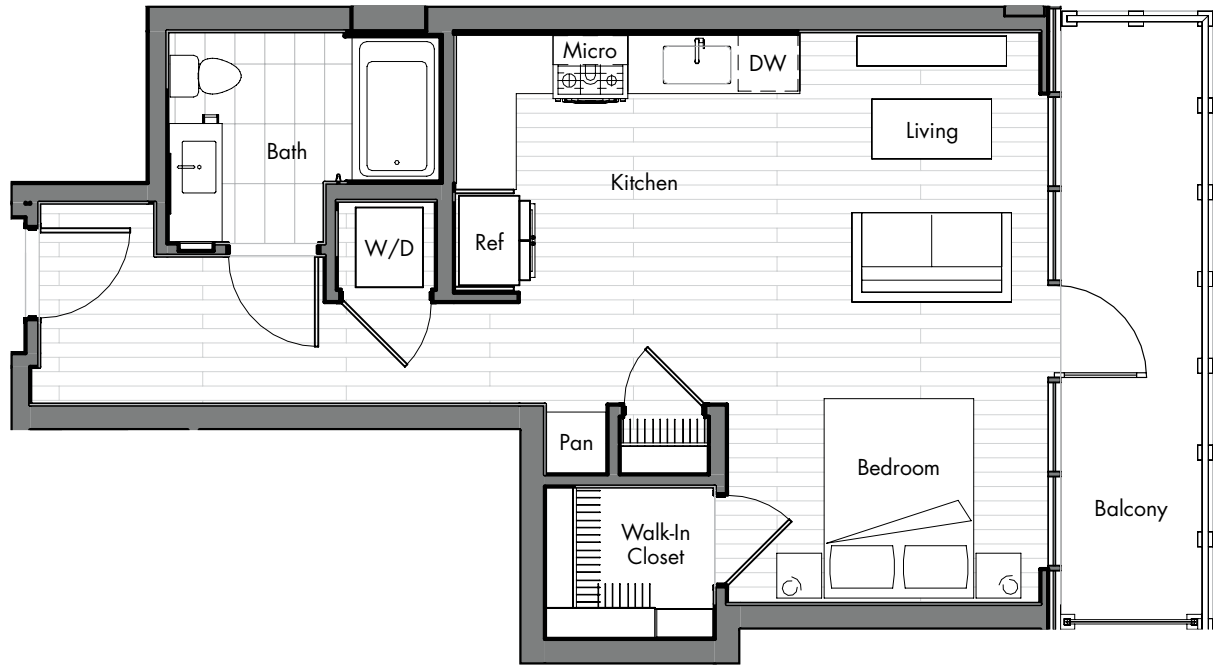

RESIDENCE

S3

Studio
1 Bath
~575 sq. ft.

SIMONE

The owner and management company for this property comply fully with the provisions of the equal housing opportunity laws and no-discrimination laws. Dimensions and square footage shown are approximate and pricing availability is subject to change.