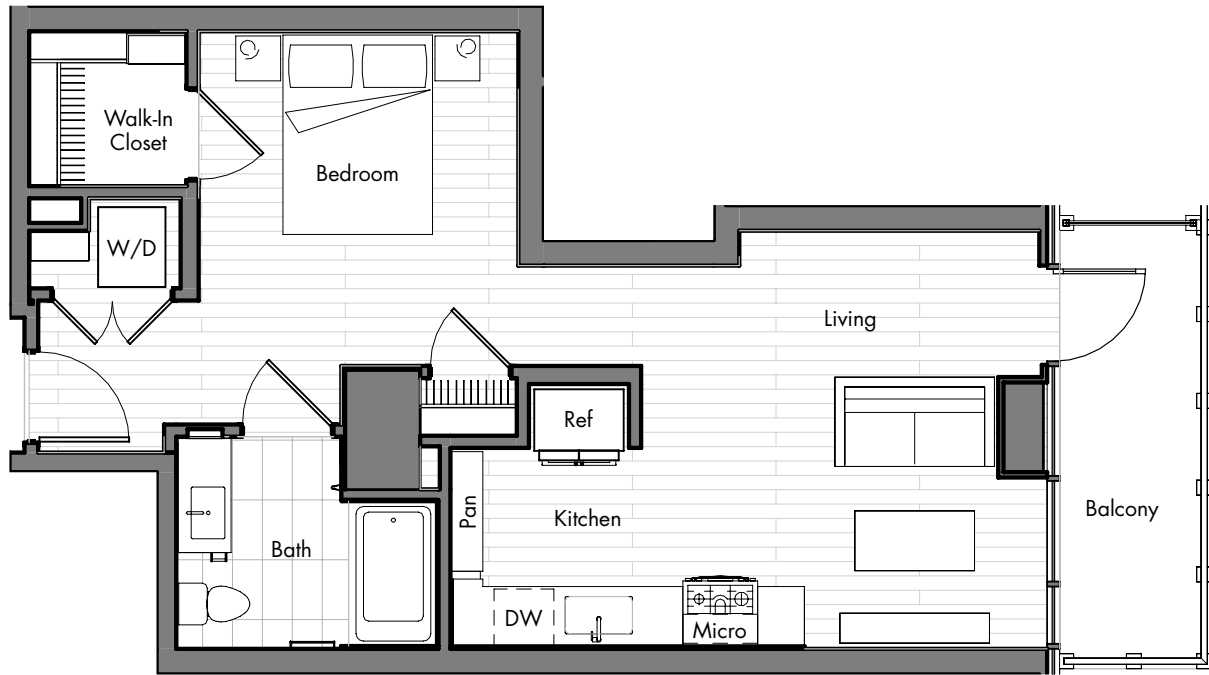

RESIDENCE

S4

Studio
1 Bath
~579 sq. ft.

SIMONE

The owner and management company for this property comply fully with the provisions of the equal housing opportunity laws and no-discrimination laws. Dimensions and square footage shown are approximate and pricing availability is subject to change.