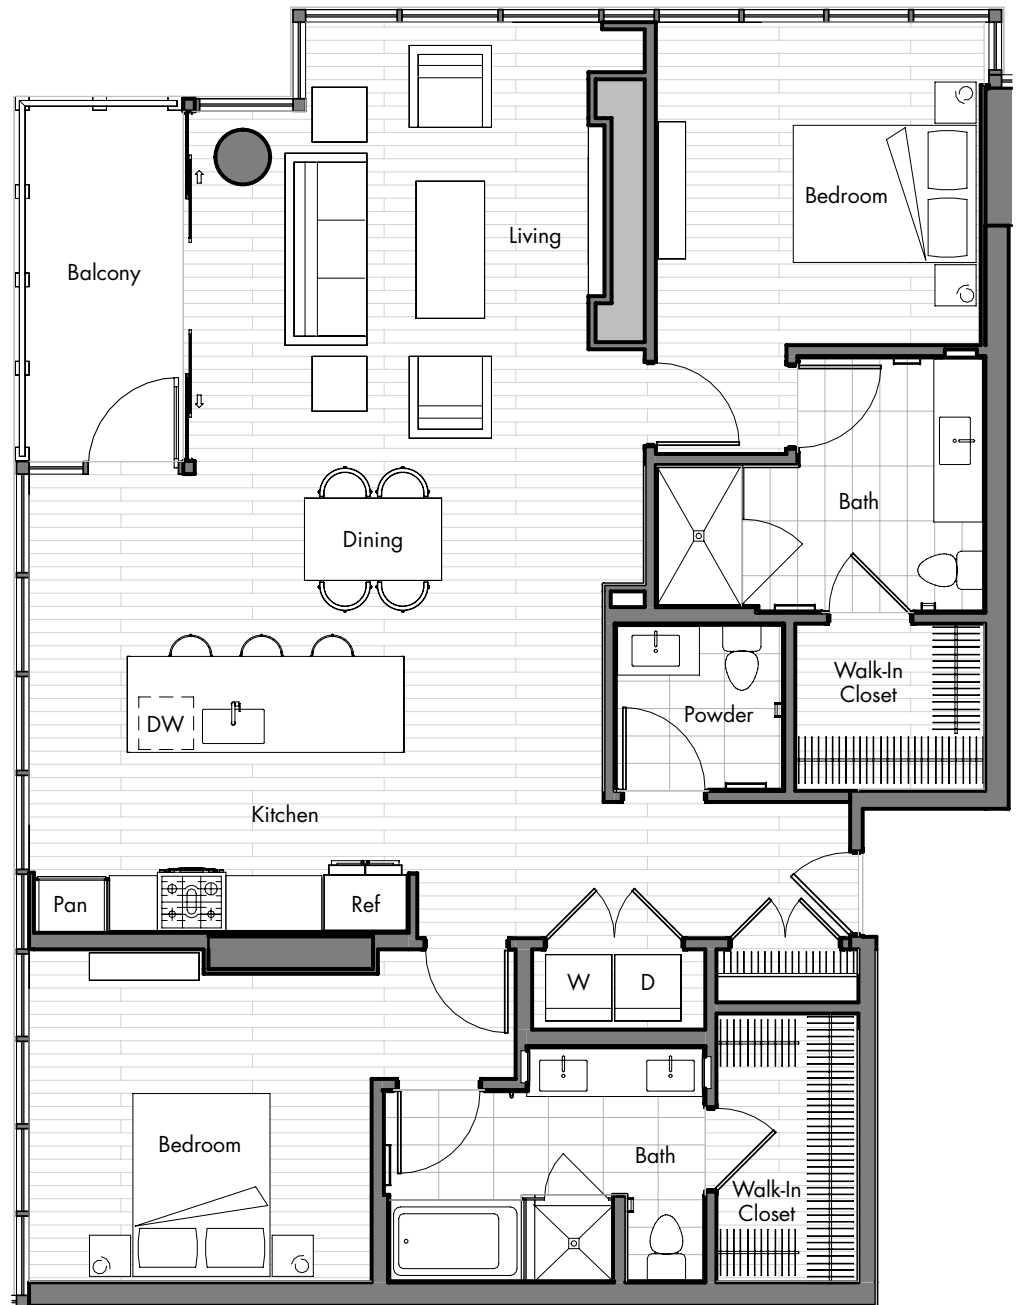

# P1

2 Bedroom  
2 Bath  
~1,472 sq. ft.

# SIMONE

The owner and management company for this property comply fully with the provisions of the equal housing opportunity laws and no-discrimination laws. Dimensions and square footage shown are approximate and pricing availability is subject to change.